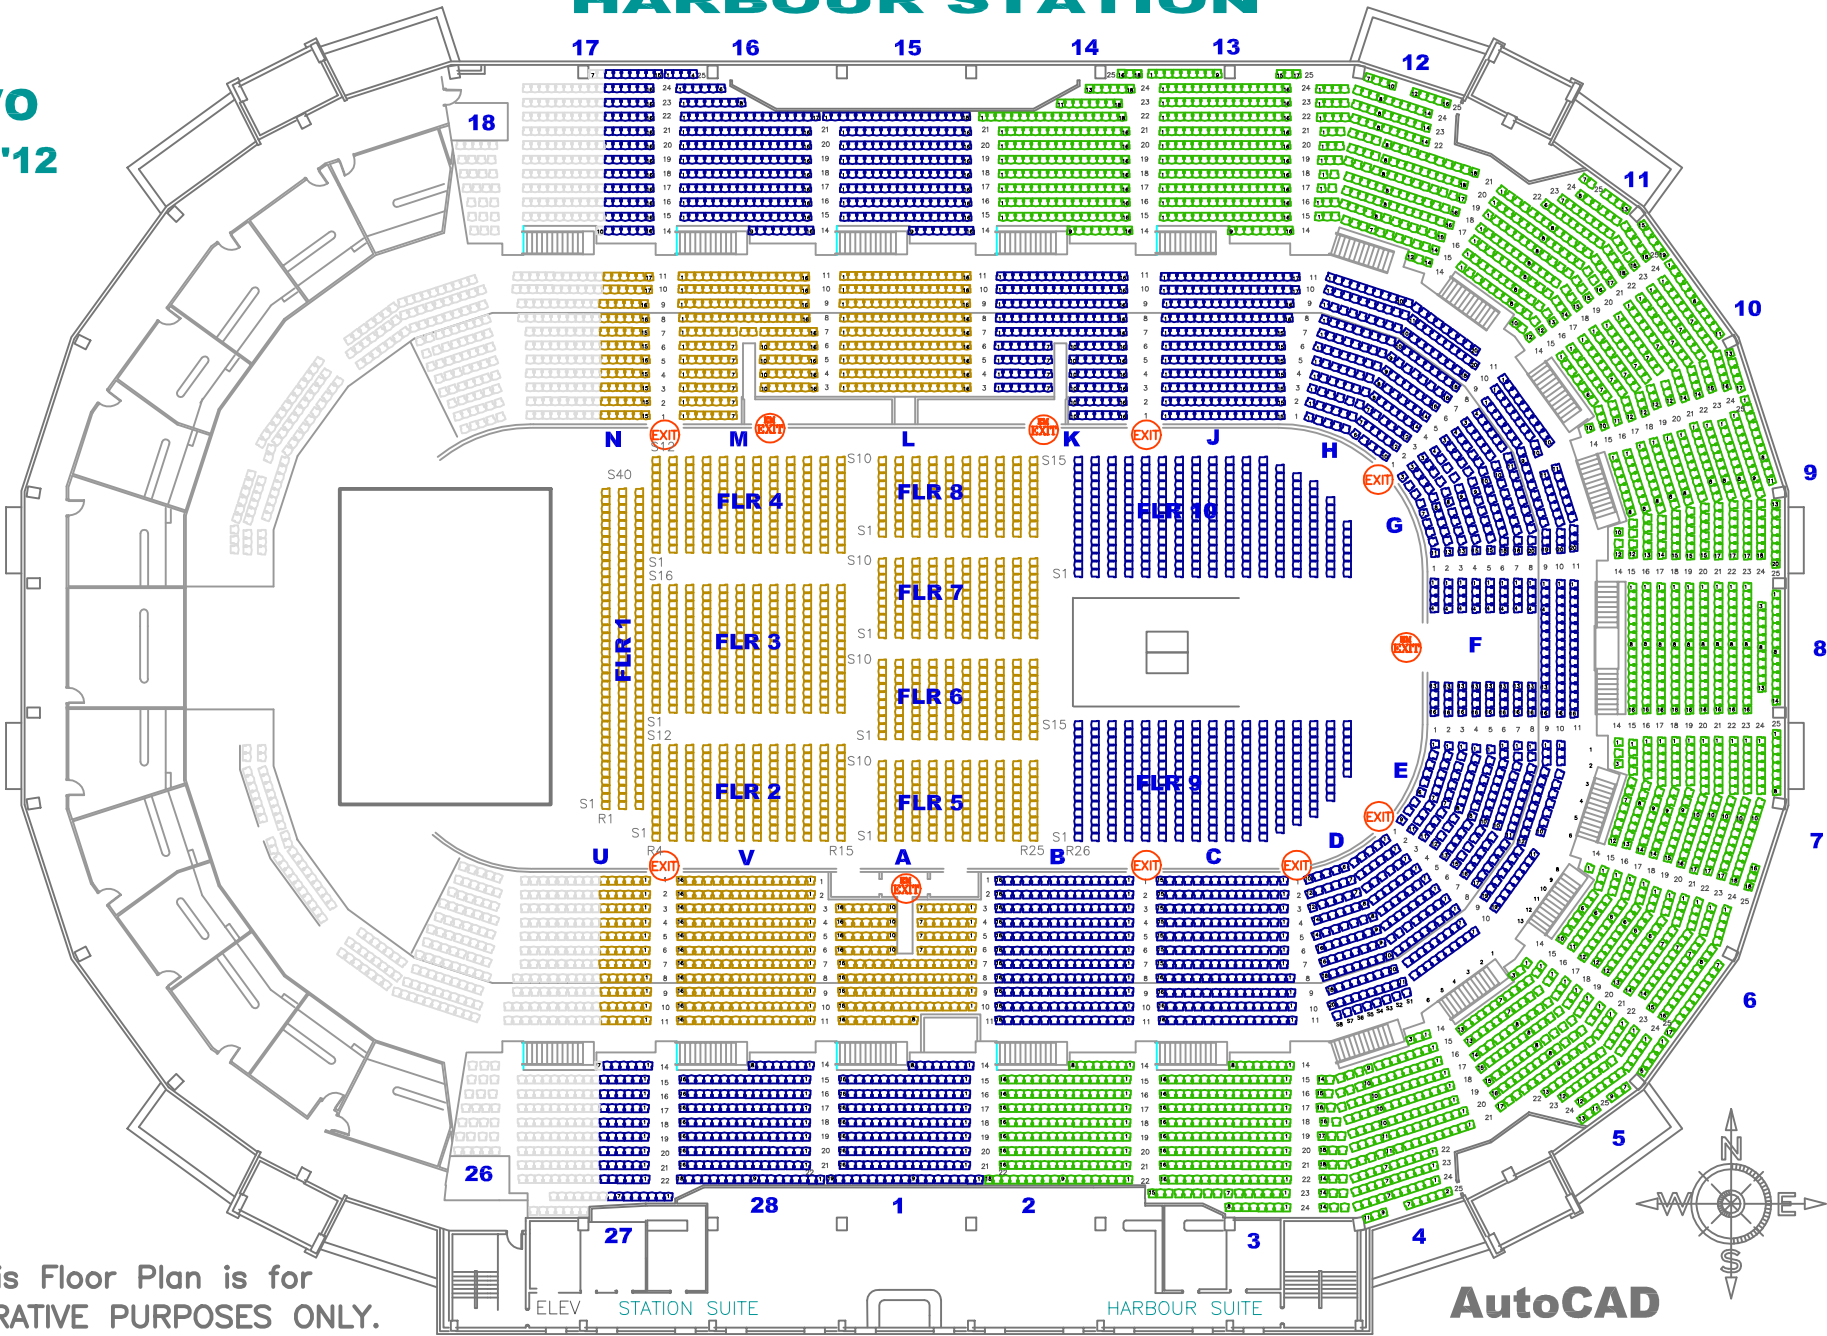

# HARBOUR STATION

**IL DIVO**  
**MAY 26 '12**

**P1**  
**P2**  
**P3**

This Floor Plan is for  
ILLUSTRATIVE PURPOSES ONLY.

STAGE / FLOOR SEAT Location is subject to CHANGE. Final set up is determined by Event Production on the DAY OF SHOW.